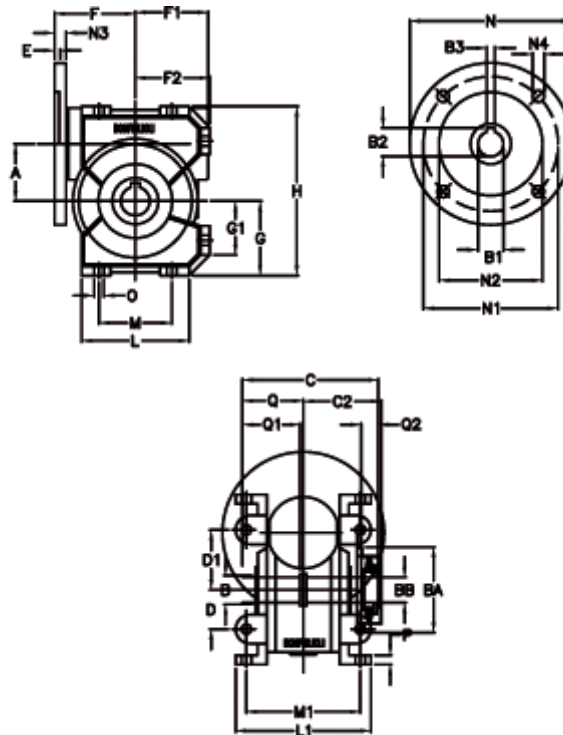

Article number: 390204902803236

Description: Worm Gear with Torque Limiter
VF 49-L2-U-28 P80B5

Measures

a = 49.5	C2 = 63.5	g = 64.5	N = 120	Q1 = 41
B = 25	D = 34	G1 = 46.5	N1 = 100	Q2 = 15
B1 E7 = 19	D1 = 52	H = 146.5	N2 = 80	
B2 = 21.8	Description = VF 49U-xx-80B14	H1 = 110.5	N3 = 10.0	
B3 H9 = 6	E = 3.0	L = 93	N4 = 7.0	
BA = 63	F = 70	L1 = 117	O = 8.5	
BB H7 = 14	F1 = 63	m = 63	P = 8	
C = 105	F2 = 64.5	M1 = 98.5	Q = 51.0	